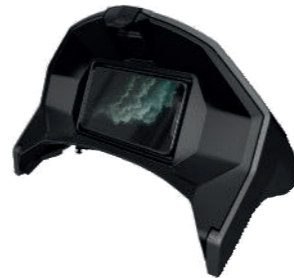

**GLOVEBOX LINER**

860201270

**RADIEN / RADIEN-X**

**CELL PHONE HOLDER**

860202072

Doubles the storage with additional 4 liter capacity. Can be used with or without windshield. Does not include cell phone. Available also the replacement door for glovebox, 860202169, sold separately.