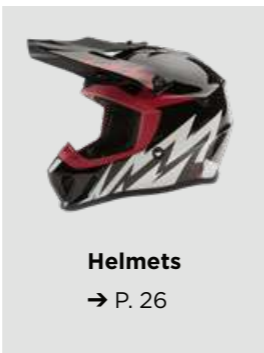

Helmets
→ P. 26