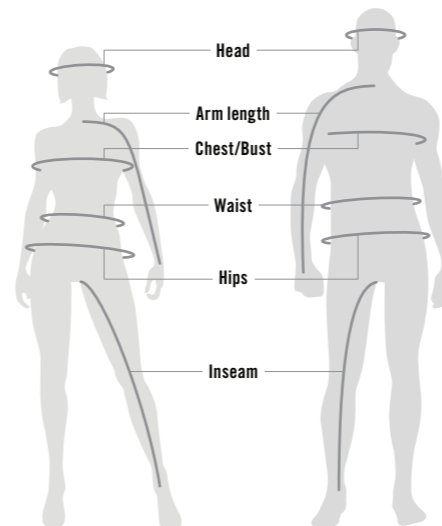

WHAT CODE REPRESENTS YOUR SIZE?

1. 1 Find your size.
2. 2 The corresponding code is THE CODE you use to complete the part number on your order. Example: 440 227____90
   Size: M = code "06", Therefore 440 227 06 90

SIZE	CODE	SIZE	CODE	SIZE	CODE
One Size	00	1	20	13	33
XXS	01	2	21	14	34
XS	02	3	22	16	35
S	04	4	23	3-4	79
M	06	5	24	5-6	52
L	09	6	25	6-8	48
XL	12	7	27	7-8	54
2XL	14	8	28	10-12	49
3XL	16	9	29	14-16	50
4XL	18	10	30	S/M	72
		11	31	M/L	91
		12	32	L/XL	73